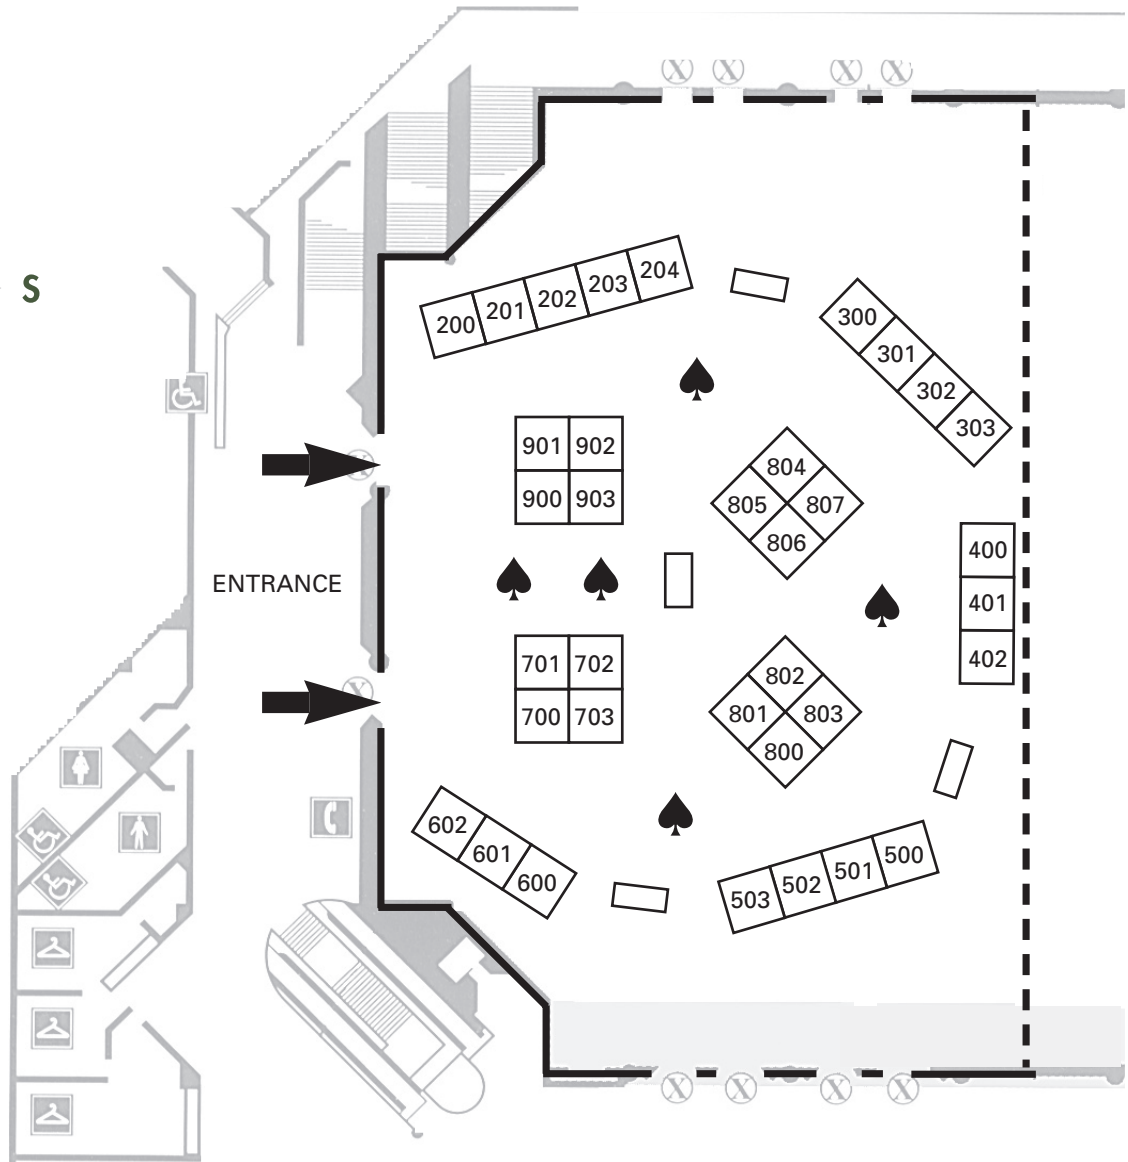

Materiel Management National Workshop Expo

Welcome Reception and Casino – May 12, 2008

Expo – May 13, 2008

Ottawa Congress Centre

55 Colonel By Drive

Ottawa, Ontario

K1N 9J2

EXPO FLOORPLAN

-  = Coffee
-  = Reserved
-  = Casino

CONGRESS HALL A/B/E/F